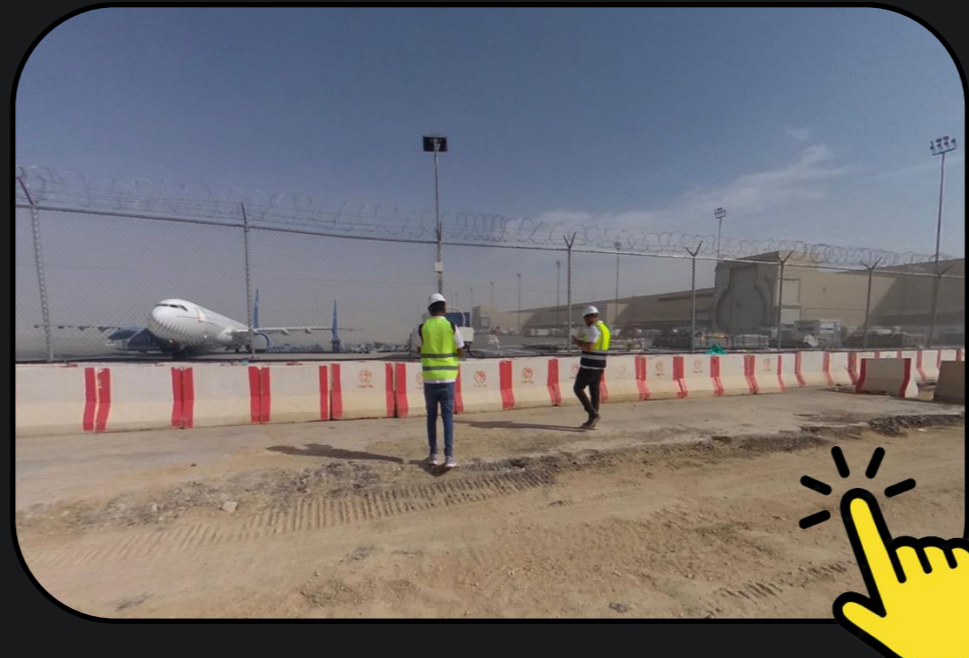

Before & After VR Comparisons

View site progress at different stages in full 360° for clear, impactful updates.

Laser Scanning to Revit (Scan to BIM)

High-precision 3D laser scanning of existing structures, converted into Revit models for accurate as-built documentation and BIM integration.

Interactive Presentations

Showcase projects with dynamic visuals ideal for sales, investor pitches, or progress reports.

360 VR SAMPLES

Fakeeh Hospital

Riyadh AirPort

Saudi Store

OUR REACH

MultiVision covers every corner of Saudi Arabia, turning visions into unforgettable visual stories.