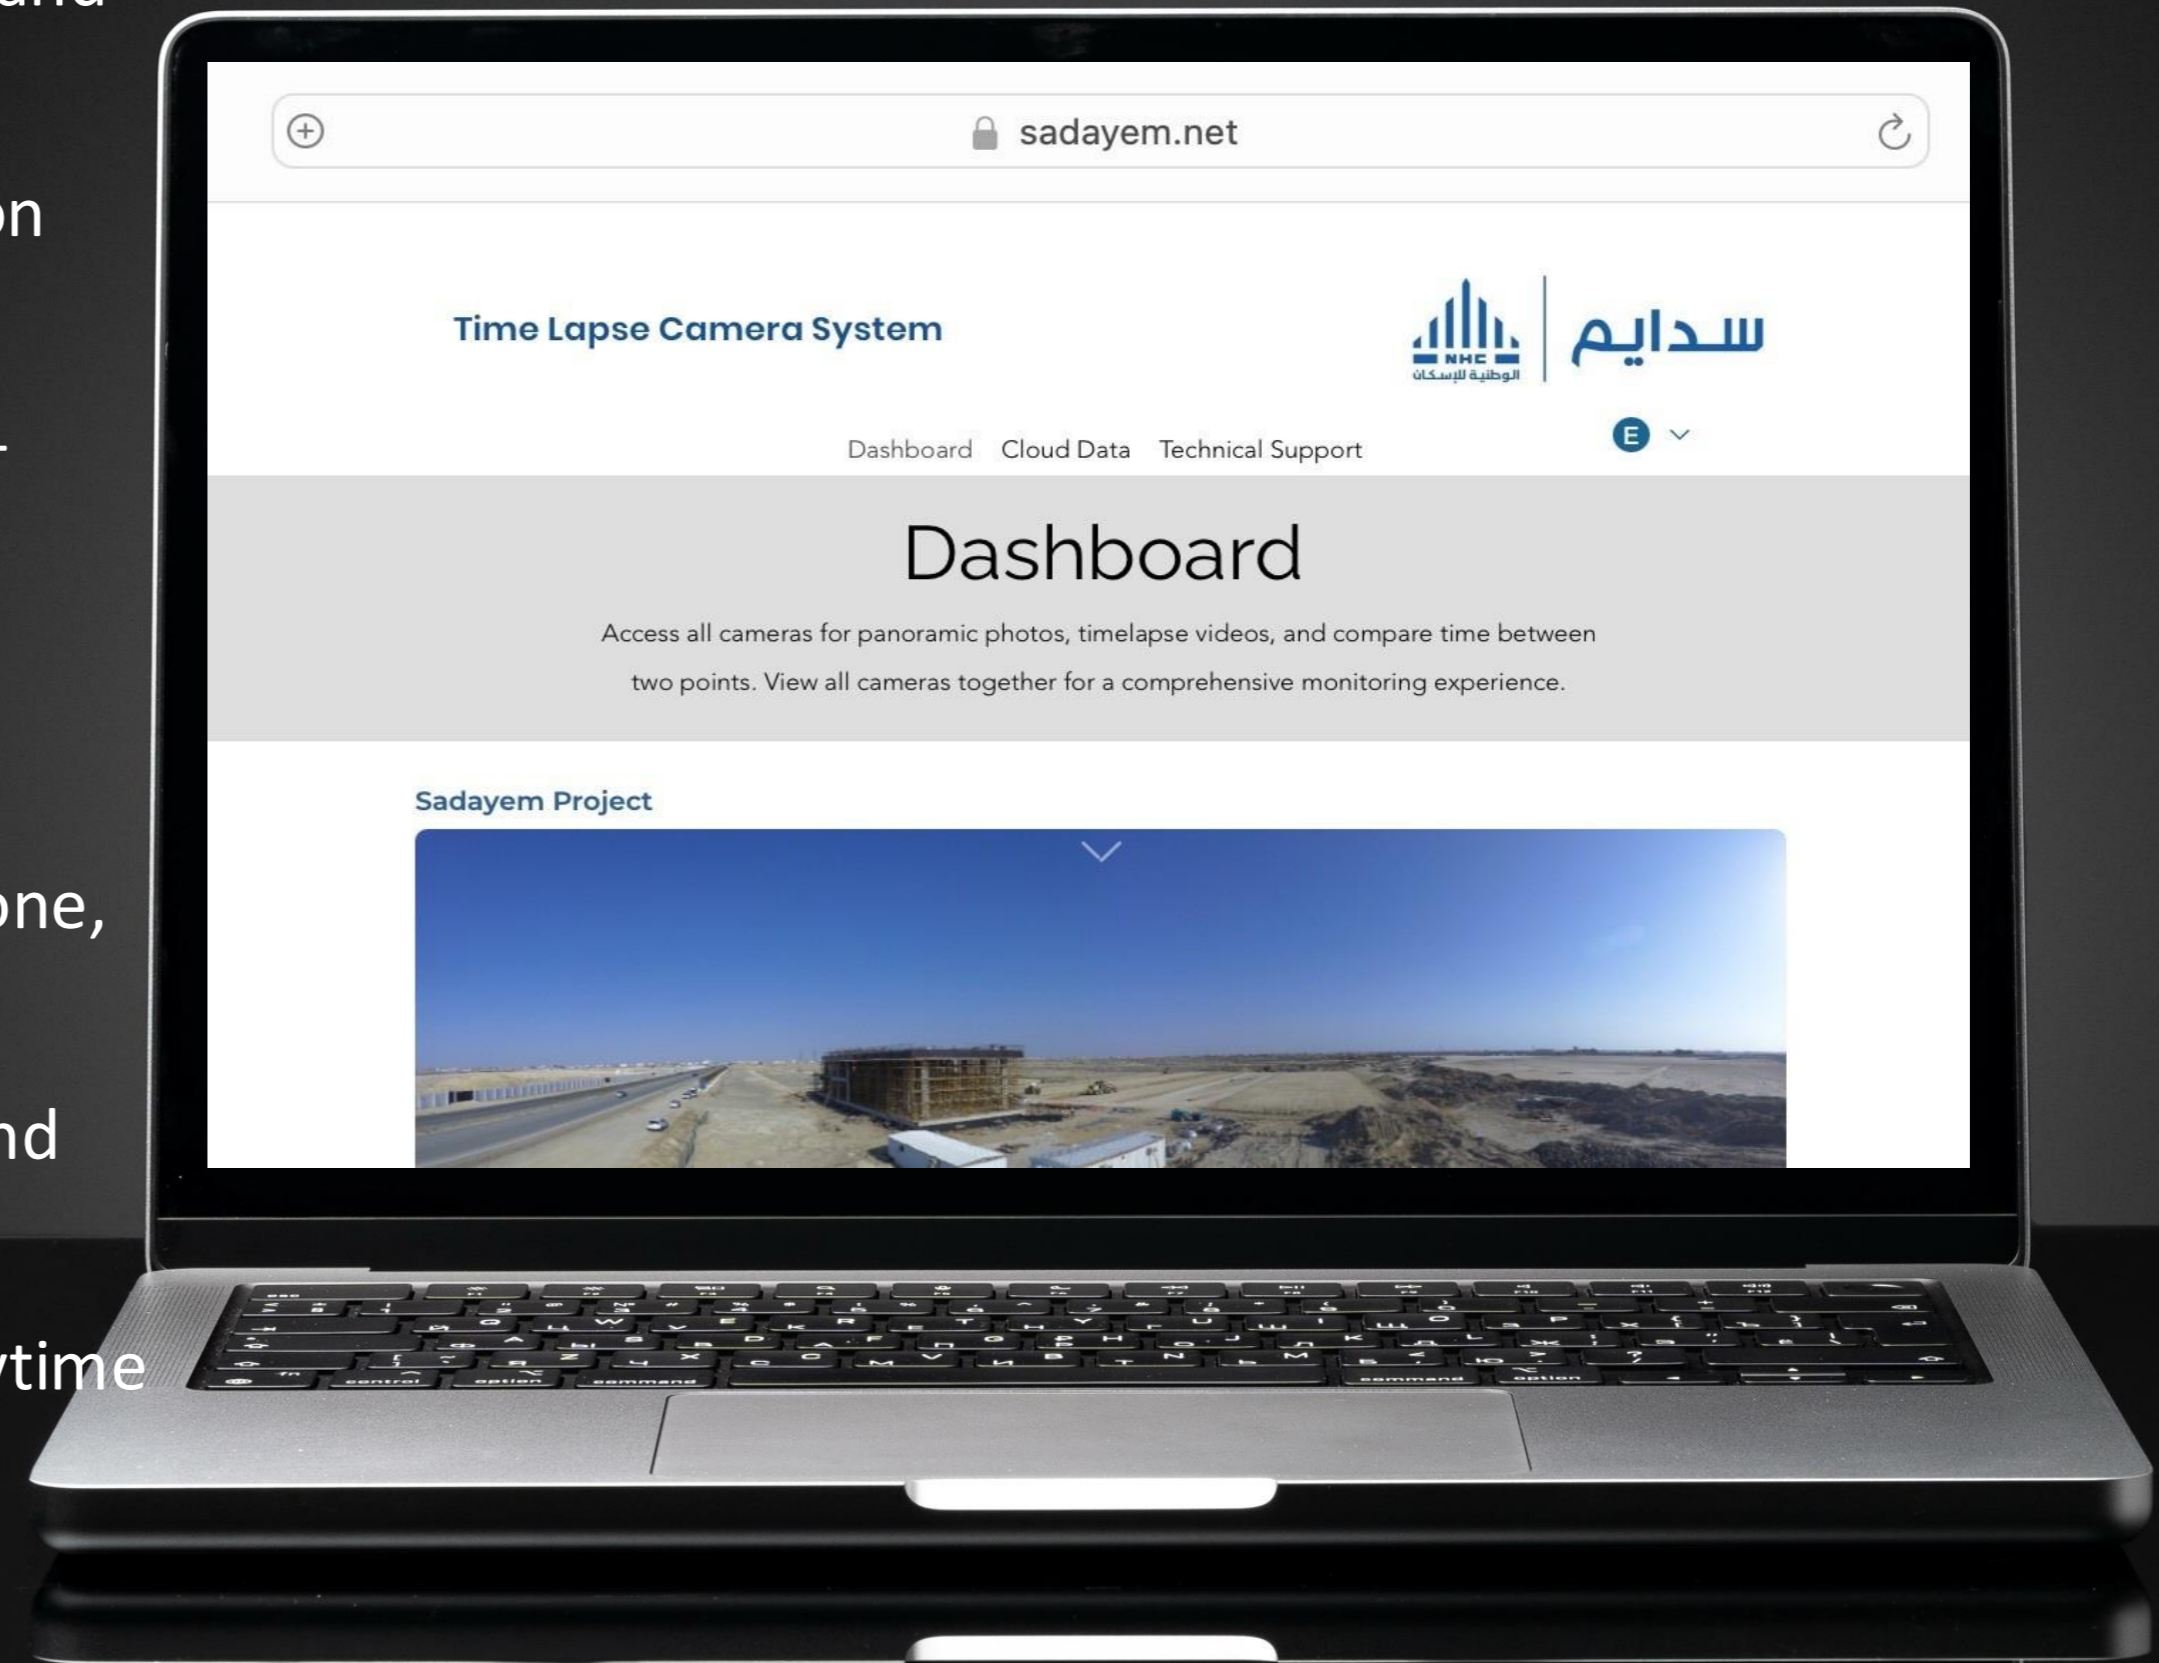

INSTALLATION

We offer a comprehensive process that includes the foundation and installation of cameras in optimal locations, along with the provision of fully trained engineers.

THE DASHBOARD

Web page base with the project name domain.

Example : www.jtptlc.com

The project is locked for safety and tracking whom visiting the platform, manual approval needed for each registration .

Project Camera Dashboard Key Features :

- Live Feeds & Recordings: View real-time video and access all camera footage instantly.
- Before/After Comparison: Compare any location point across two different times.
- Time-Lapse Export: Generate on-demand time-lapse videos from each camera.
- User Access Control: Manage permissions and allow downloads based on user roles.
- Cloud Integration: Access all on-site media (drone, video, edits) via SharePoint.
- Location Monitoring: Track camera locations and view the latest captured photos.
- 24/7 Support: Request technical assistance anytime through the dashboard.