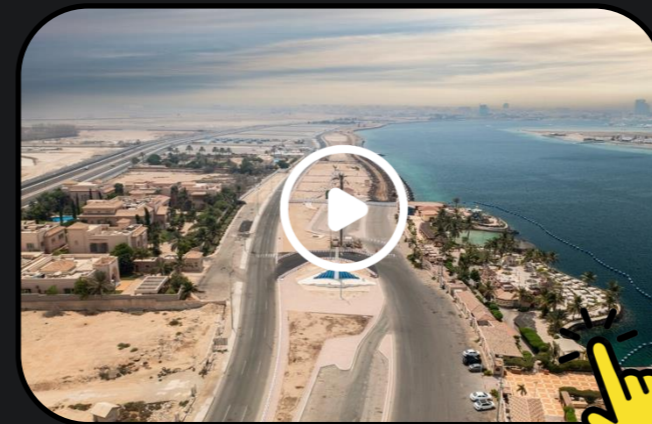

For aerial shots, we use a DJI drone to provide a unique, sweeping view of the site and its surroundings.

After filming, our editors will produce a 2–5 minute video complete with background music designed to engage and impress. The final product is perfect for showcasing progress to stakeholders and promoting your project's quality and scale.

With extensive experience in construction videography, we ensure every video is both professional and visually impactful.

MEDIA SAMPLES

Jeddah Tower 100 Floors

Al-Shaya Mega Warehouse

Marafy Canal Construction