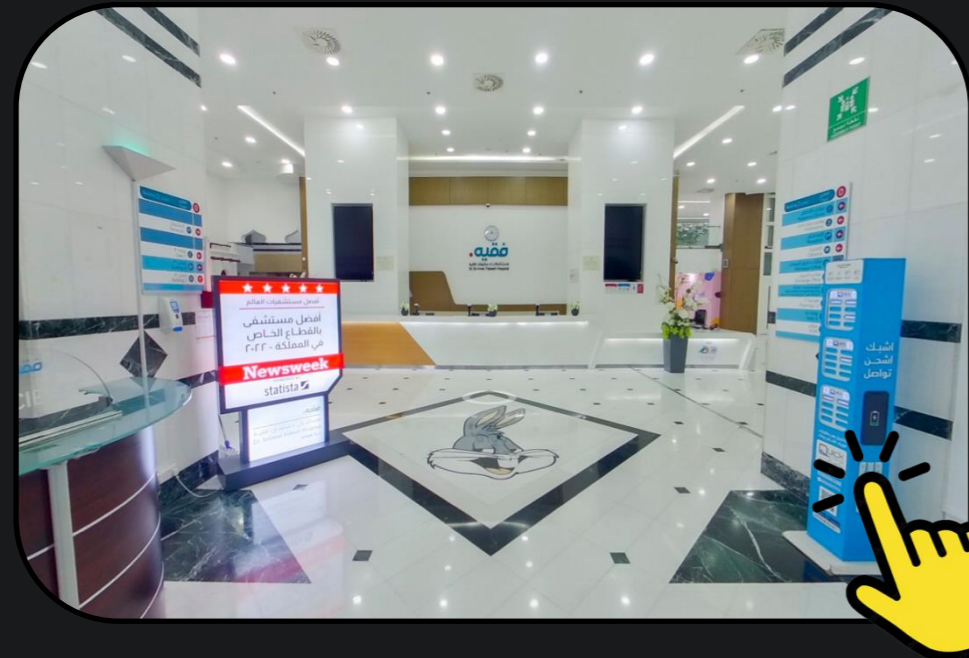

Before & After VR Comparisons

View site progress at different stages in full 360° for clear, impactful updates.

Laser Scanning to Revit (Scan to BIM)

High-precision 3D laser scanning of existing structures, converted into Revit models for accurate as-built documentation and BIM integration.

Interactive Presentations

Showcase projects with dynamic visuals ideal for sales, investor pitches, or progress reports.

360 VR SAMPLES

Fakeeh Hospital

Riyadh AirPort

Saudi Store

OUR REACH

MultiVision covers every corner of Saudi Arabia, turning visions into unforgettable visual stories.